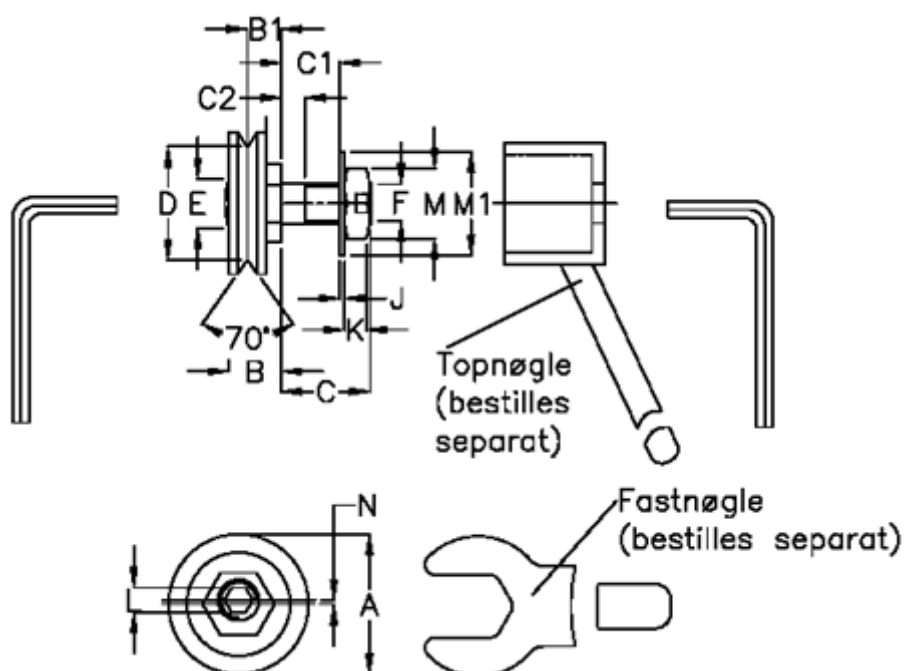

Article number: 0571518265

Description: Hepco GV3 bearing GLJ 265 ENS  
Slimline With Long Stud

## Measures

a = 26.5	F	= M8 x 1
B = 11.3	J	= 1.00
B1 = 6.8	K	= 5.0
C = 19	L	= 3.0
C1 = 13.0	M	= 13
C2 = 4.9	M1	= 17
D = 19.98	N	= 0.75
E = 10.0	Weight kg/1000	= 0.028